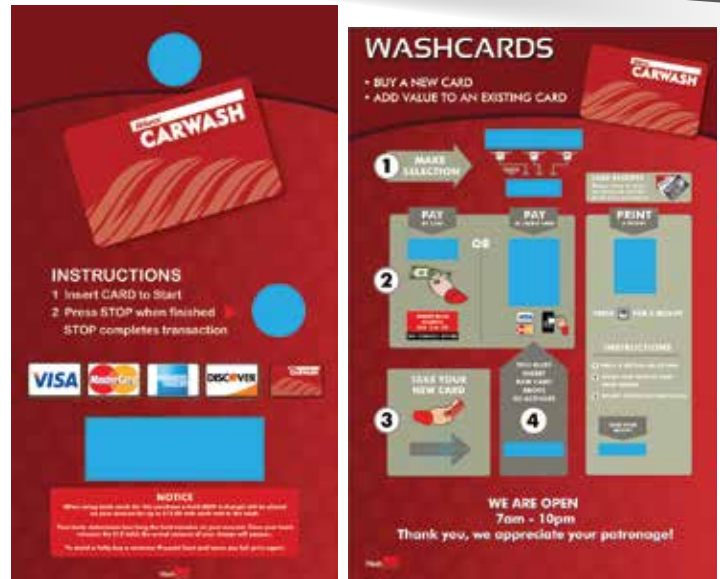

Custom Decals

We also do custom jobs - provide us the dimensions and we'll create it!

WashCard Systems designs and prints customized decals that match the look and feel of your WashCards for all of your wash services. Included with every stainless steel bay box is a high quality, waterproof customized decal with your wash logo, washcard, credit card logos and instructions. For your integrated automatics, a small instruction decal showing card orientation, credit card logos, your washcard & logo is included.

Bubble Bath Carwash & Laundry in NJ, USA

Waves Carwash in AB, Canada

Ultimate Auto Wash in IA, USA

Wash King Car & Pet Wash in IA, USA